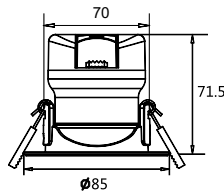

PHILL

Встраиваемый светильник. Корпус из фактурного ABS-пластика, схожего по внешнему виду с металлом. Внутри покрыт алюминием, обеспечивающим достаточный отвод тепла от светодиодов и драйвера. LED-модуль.

LED 9W
720 Lumen/3000 K

LED 9W
720 Lumen/4000 K

Белый/
W

SLIM

Встраиваемый светильник. Корпус из металла с порошковым окрашиванием, защищающим от механического повреждения. Модель представлена в 2-х цветах. Рекомендованные лампы Voltega 7W, угол рассеивания - 38 градусов: 7060/7061, диммируемые 7108/7109.

1 x GU10 50W

1 x GU10 50W

Белый/
W

Чёрный/
B